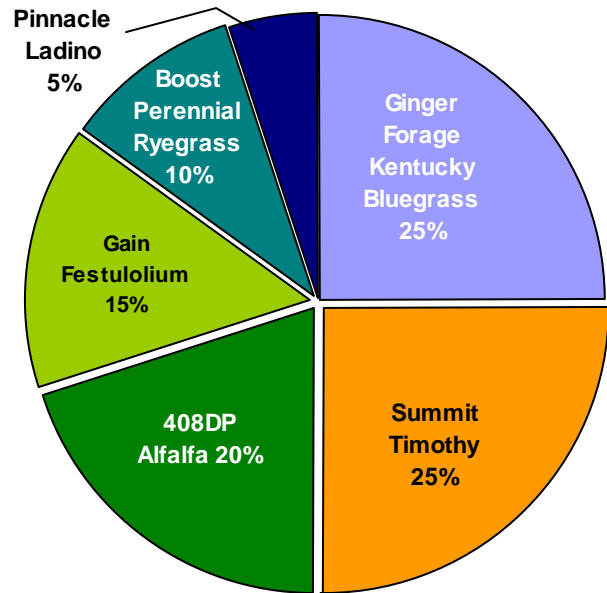

Professional Horse Pasture Mix

- ◆ Components are present in the proper ratios to provide optimum pasture
- ◆ Premium quality components selected for regional adaptation and performance
- ◆ Maximum production per acre
- ◆ Produces high-quality, balanced hay
- ◆ Good general pasture mixture