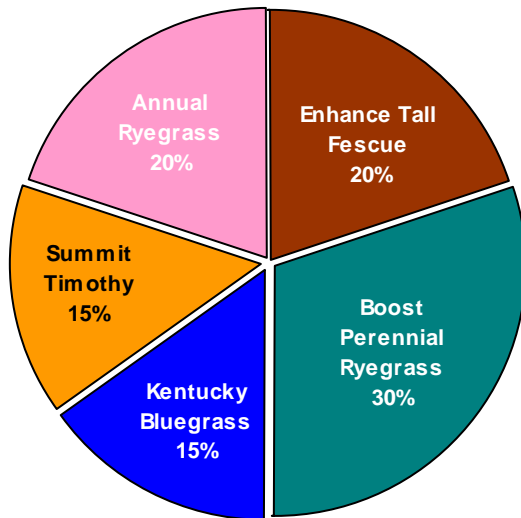

Seeding Rate for Mixture:
25-30# Per Acre

Grass Mix #4 is an excellent traffic tolerant mixture for use anywhere on your farmstead.

- Great for waterways
- Great for terraces
- Great for headlands
- Great for ditches

- Great for permanent pastures
- Great for mixing with legumes
- Great for set-aside acres
- Great for bird nesting areas