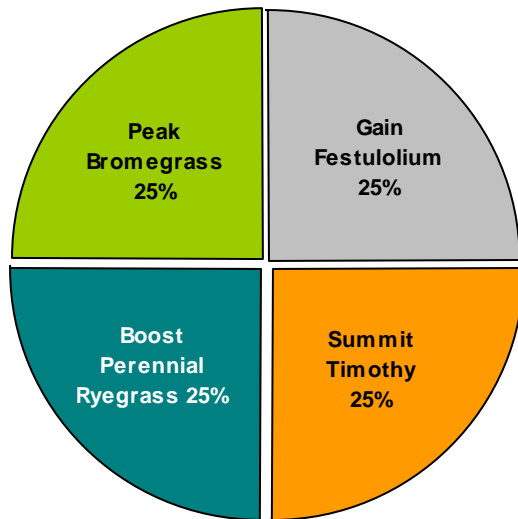

Versagrass

Seeding Rate for Mixture: 25-30 lbs. Per Acre

- Great for waterways
- Great for terraces
- Great for headlands
- Great for ditches
- Great for permanent pastures
- Great for mixing with legumes
- Great for set-aside acres
- Great for bird nesting areas

PEAK BROME 15-20#/A

Faster starting & more vigorous
Excellent drought resistance & hardiness
Double conditioned for better handling
Produces a fine sod, good for erosion control
Higher yielding & very palatable

BOOST PERENNIAL RYEGRASS 30-40#/A

Superior yields of high-quality forage
Highly palatable, digestible & nutritious
High disease resistance
Endophyte-free

SUMMIT TIMOTHY 8-10#/A

Tall, leafy & fine-stemmed with good recovery
Early maturity with excellent palatability
Tolerates heavy clay soils & acid soils
Excellent grass to include with legumes